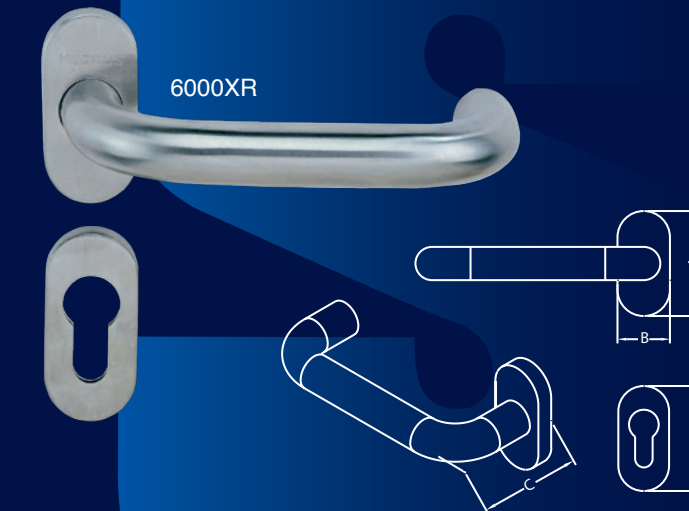

CODE	DESCRIPTION	A (mm)	B (mm)	C (mm)	D (MM)	WEIGHT (gr)	ITEMS/BOX	FINISH
6000XE	INOX Set of handles with escutcheons	60	30	62	58	480	20	INOX
6000XR	INOX Single handle with escutcheon right	60	30	62	58	375	20	INOX
6000XL	INOX Single handle with escutcheon left	60	30	62	58	375	20	INOX

SECURITY ESCUTCHEON

The security escutcheon is suitable for all DOMUS locks for aluminium or wood (except Triaina lock) and offers a burglar proof cylinder protection. The disassembling is possible only from the inner side.

Security escutcheon is not suitable for art: 90120 (20mm Mortise lock), 905PL, 90545, 9054C (Triaina).