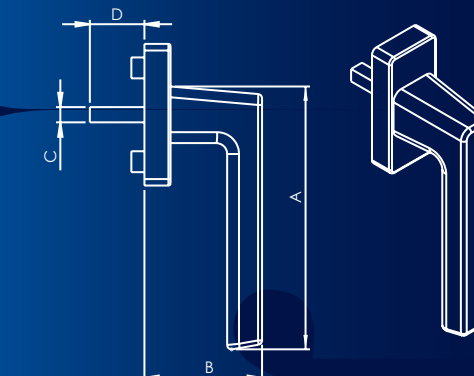

HANDLES FOR WINDOWS

CODE	DESCRIPTION	A (mm)	B (mm)	C (mm)	D (MM)	WEIGHT (gr)	ITEMS/BOX	FINISH
6420LE	Handle with spindle Hoppe Metz, white	128	54	7	24	170	60	WHITE
6420ME	Handle with spindle Hoppe Metz, black	128	54	7	24	170	60	BLACK
6421LE	Handle with spindle Hoppe New York, white	128	54	7	24	170	60	WHITE
6421ME	Handle with spindle Hoppe New York, black	128	54	7	24	170	60	BLACK