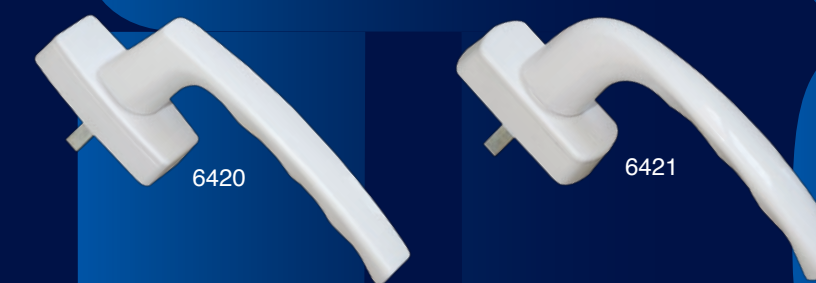

HANDLES FOR WINDOWS

CODE	DESCRIPTION	A (mm)	B (mm)	C (mm)	D (MM)	WEIGHT (gr)	ITEMS/BOX	FINISH
6420LE	Handle with spindle Hoppe Metz, white	128	54	7	24	170	60	WHITE
6420ME	Handle with spindle Hoppe Metz, black	128	54	7	24	170	60	BLACK
6421LE	Handle with spindle Hoppe New York, white	128	54	7	24	170	60	WHITE
6421ME	Handle with spindle Hoppe New York, black	128	54	7	24	170	60	BLACK