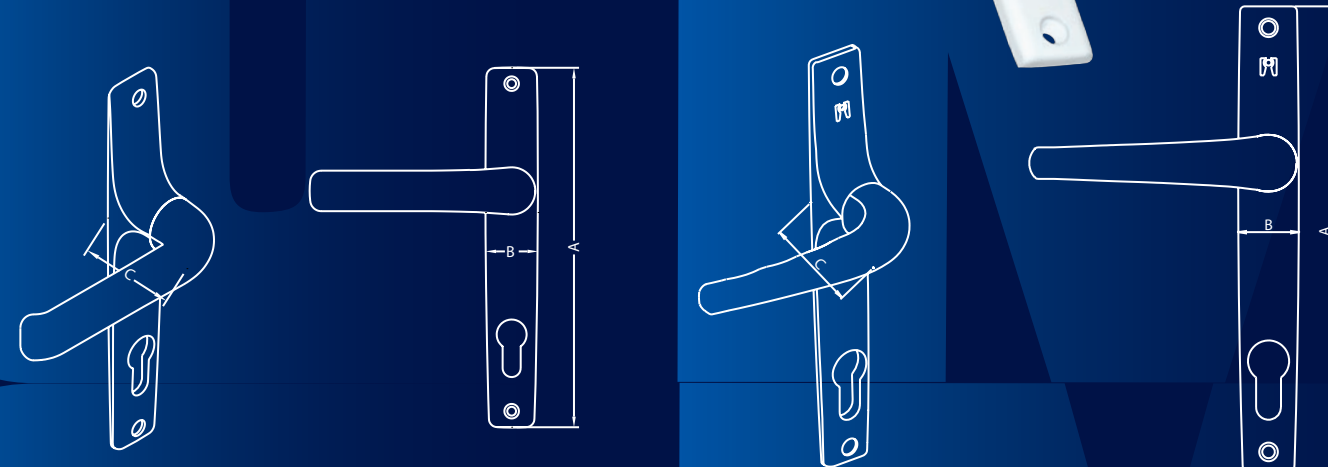

PLATE HANDLES

Plate handles are suitable for all aluminium profiles as well as for wooden doors. They have excellent functionality, easy installation and they can be installed on right or left doors. They have metallic base with 2 fixing screws. Their finish is electrostatic powder coating.

The Architectural handles (art.61XX) are available in 3 different handle shapes (rectangular, classic and oval). The Allen key fixing makes them sturdier by "unifying" the handle with the square pin. The tubular spacers that are included in the packing are recommended for heavy duty doors or for doors of highly frequent access. Their design matches perfectly with all DOMUS products for opening and sliding windows, offering high aesthetics. Upon request they are available in more than 300 special colors.

The Classic handles (art.63XX) are suitable for "light" profiles. Their shape is oval and the "finger" touch at the bottom side of the handle makes their use easier.

CODE	DESCRIPTION	A (mm)	B (mm)	C (mm)	WEIGHT (gr)	ITEMS/BOX	FINISH
6145LE	Set of handles with plate, white	213	31	59	600	20	WHITE
6145ME	Set of handles with plate, black	213	31	59	600	20	BLACK
6165LE	Set of handles with plate with rectangular shape, white	213	31	64,5	590	20	WHITE
6165ME	Set of handles with plate with rectangular shape, black	213	31	64,5	590	20	BLACK
6340LE	Set of handles with plate, white	200	26	59,5	360	20	WHITE
6340ME	Set of handles with plate, black	200	26	59,5	360	20	BLACK
61813	Handle's square pin 130mm	-	130	-	-	20	-

INOX HANDLES

INOX set of handles is suitable for all aluminium profiles and wooden doors. They are available in single or set, along with the escutcheons. They have metallic base with 2 fixing screws and the Allen key fixing makes them sturdier by "unifying" the handle with the square pin. They have excellent functionality, easy installation and are made of stainless steel AISI 304.

Why to choose INOX?

INOX is the most suitable material due to its high corrosion resistance to extreme environmental exposure such as sea contact or atmospheric pollution.