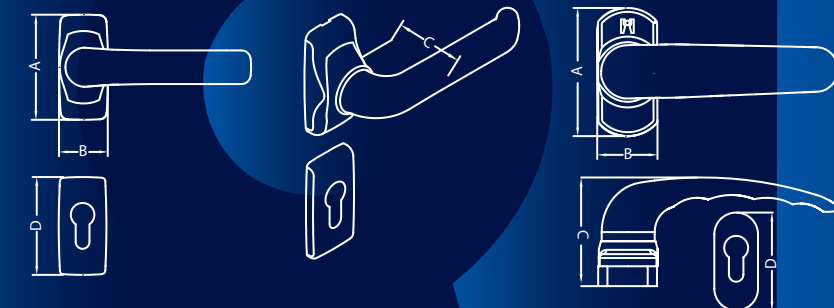

HANDLES WITH METALLIC ESCUTCHEONS

Handles with metallic escutcheons are suitable for all aluminum profiles and for wooden doors. They are available in single or set, with or without escutcheons. They have excellent functionality, easy installation and can be installed on right or left doors without any modifications. They have metallic base with 4 fixing screws. Their finish is electrostatic powder coating.

The Architectural handles (art.61XX) are available in 3 different handle shapes (rectangular, classic and oval). The Allen key fixing makes them sturdier by "unifying" the handle with the square pin. Their design match perfectly with the rest of DOMUS products, for opening and sliding windows, for better aesthetics. They are available in more than 300 special colors upon request.

The Classic handles (art.63XX) are suitable for "light" profiles. Their shape is oval and the "finger" touch at the bottom side of the handle makes their use easier.