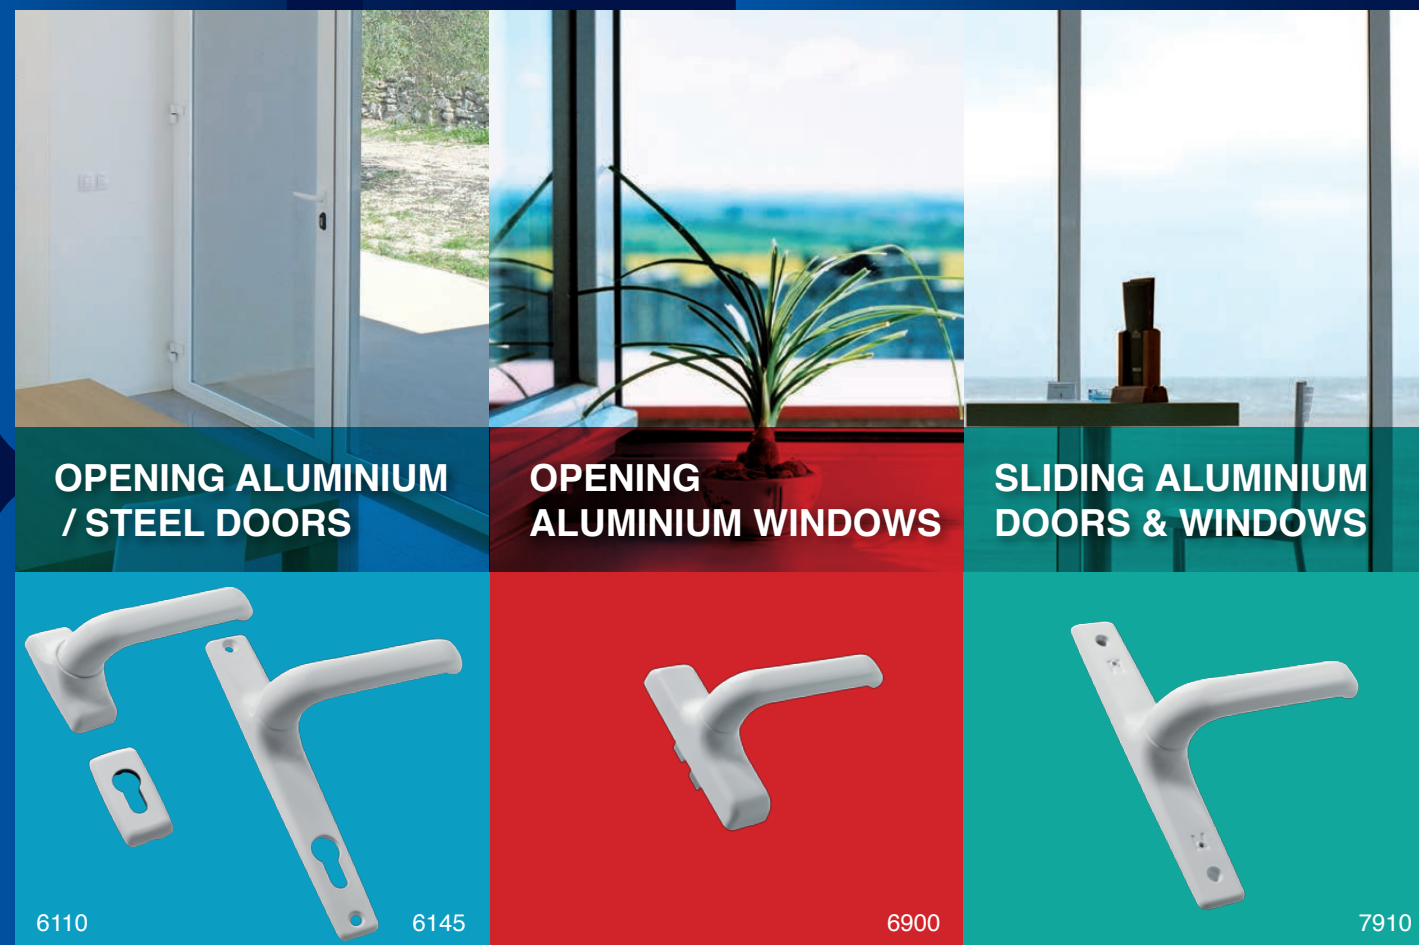

COMPLETE DOMUS SERIES

UNIQUE AESTHETICS

DOMUS S.A.
LOCKS - SYSTEMS - MECHANISMS
FOR DOORS & WINDOWS

208 THIVON AVENUE, 182 33 AGIOS IOANNIS - RENTI, GREECE
Tel.: +30 210 4936 202 - +30 210 4912 513 fax.: +30 210 4917 247
Email: export@domus.gr www.domus.gr www.facebook.com/Domus.gr

E.U. PRODUCT
MADE IN GREECE